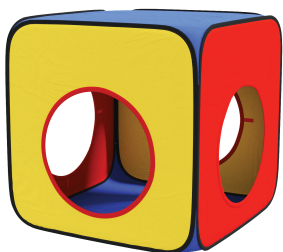

CÁC KẾT HỢP CỦA FEARLESS

Dưới đây là một số gợi ý cho bạn để kết hợp các sản phẩm FEARLESS để tạo thành một không gian vui chơi thú vị cho bé.

Hãy sáng tạo theo cách của bạn!

COMBINATION OF FEARLESS

Here are a few suggestions for you to combine all FEARLESS products to create a complete set of play tents.

Let's mix by yourself!

Kết hợp cùng lều hình khối Combine with cube tent

538.000đ/SP

Thành phần | Components		Số lượng | Quantity
Lều ống	Pipe tent	1
Lều khối	Cube tent	1